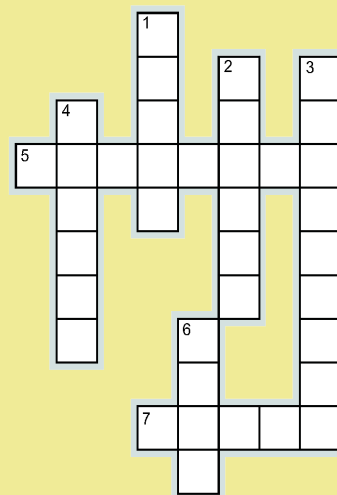

Loyal Readers Contest

Across

1. New $15 Scratch game; _____ Card 9x.
2. The first _____ Day was held on April 10, 1872, and an estimated 1 million trees were planted that day.

Down

1. You can purchase the same numbers for up to 24 consecutive drawings when you buy a _____-draw ticket.
2. Winning tickets for the $640 million Mega Millions jackpot were sold in _____, Illinois, and Maryland.
3. First appearing in the 19th or early 20th centuries, the modern _____ was a product of the culinary needs of a society rapidly changing due to industrialization.
4. A Nebraska Lottery Scratch game is _____ when the last top prize in the game is claimed.
5. Truck$ & Buck$ features three _____ F-150 trucks as top prizes.

Ticket Confirmation and Activation

As a reminder, please remember to confirm your tickets shipments when they arrive and activate packs before selling tickets.

Upon receipt of a package of tickets, verify that the shipment agrees with the Ticket Delivery Form, then immediately confirm the receipt of the order on the terminal by touching "Scratch Functions," selecting "Confirm," and scanning the packing slip barcode. This notifies us of the receipt of the delivery, and is a necessary step or the tickets can't be activated.

Activation must take place before placing the tickets in the dispenser for sale. If an inactive ticket is sold and taken to another retailer, the player can't redeem their ticket. This ends with unhappy players, and clerks have to use their valuable time calling the hotline to correct the issue. Thank you for your assistance in following the steps necessary in this process.

Enter To Win

Name: _____

Mailing Address: _____

City: _____ State: _____ Zip: _____

Retailer: _____

The Nebraska Lottery likes to reward retailers who read Ticket Talk.

Each month, we will draw ten entries from among retailer entries received by the designated deadline (May 23). Those entries that correctly answer the crossword puzzle will win.

The prize will be $10 in Scratch ticket coupons for every employee who sells Lottery tickets at the winner's location. LSRs will have premium prizes for those employees under the age of 19.

Enter your store by completing and mailing this entry coupon today to:

Nebraska Lottery, P.O. Box 95105, Lincoln, NE 68509.
Note: Entries not drawn previously will no longer be retained. Be sure your store is entered each month.